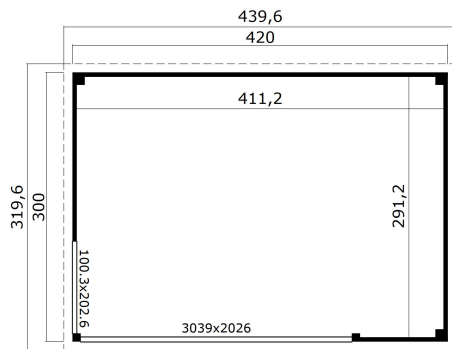

44  
mm

2

0

**PACKAGING: 2 PALLET(S)**

 440 x 118 x 69 cm  
995 kg

 245 x 118 x 35 cm  
250 kg

EAN 4743329243425

**DIMENSIONS**

Floor area	11.97 m <sup>2</sup>
Roof dimensions	4.40 x 3.20 m
Cubic volume	≈ 28.67 m <sup>3</sup>
Wall height	≈ 2.39 m
Ridge height	≈ 2.39 m
Front overhang	≈ 10 cm

**WINDOWS & DOORS**

1 x Sliding door	303.9 x 202.6 cm
1 x Single window fixed	100.3 x 202.6 cm

**ROOF & FLOOR**

Roof boards	18.5x90 mm
Floor boards	18.5x90 mm
Roof surface	14.00 m <sup>2</sup>
Roof angle	≈ 2 °
Treated Bearers	45x70 mm

\* Optional roof covering available